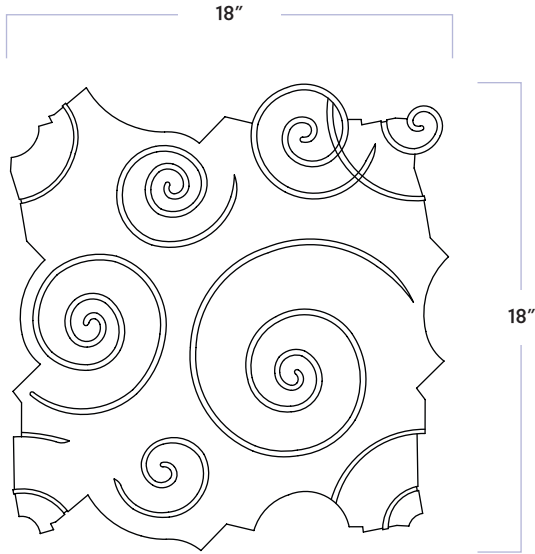

# WALKER ZANGER™

MATERIAL	Natural Stone
FINISH	Honed
THICKNESS	3/8"
SHEET SIZE	18" x 18"
COVERAGE SQFT/PIECE	2.25 SqFt
MOUNTING	Mesh